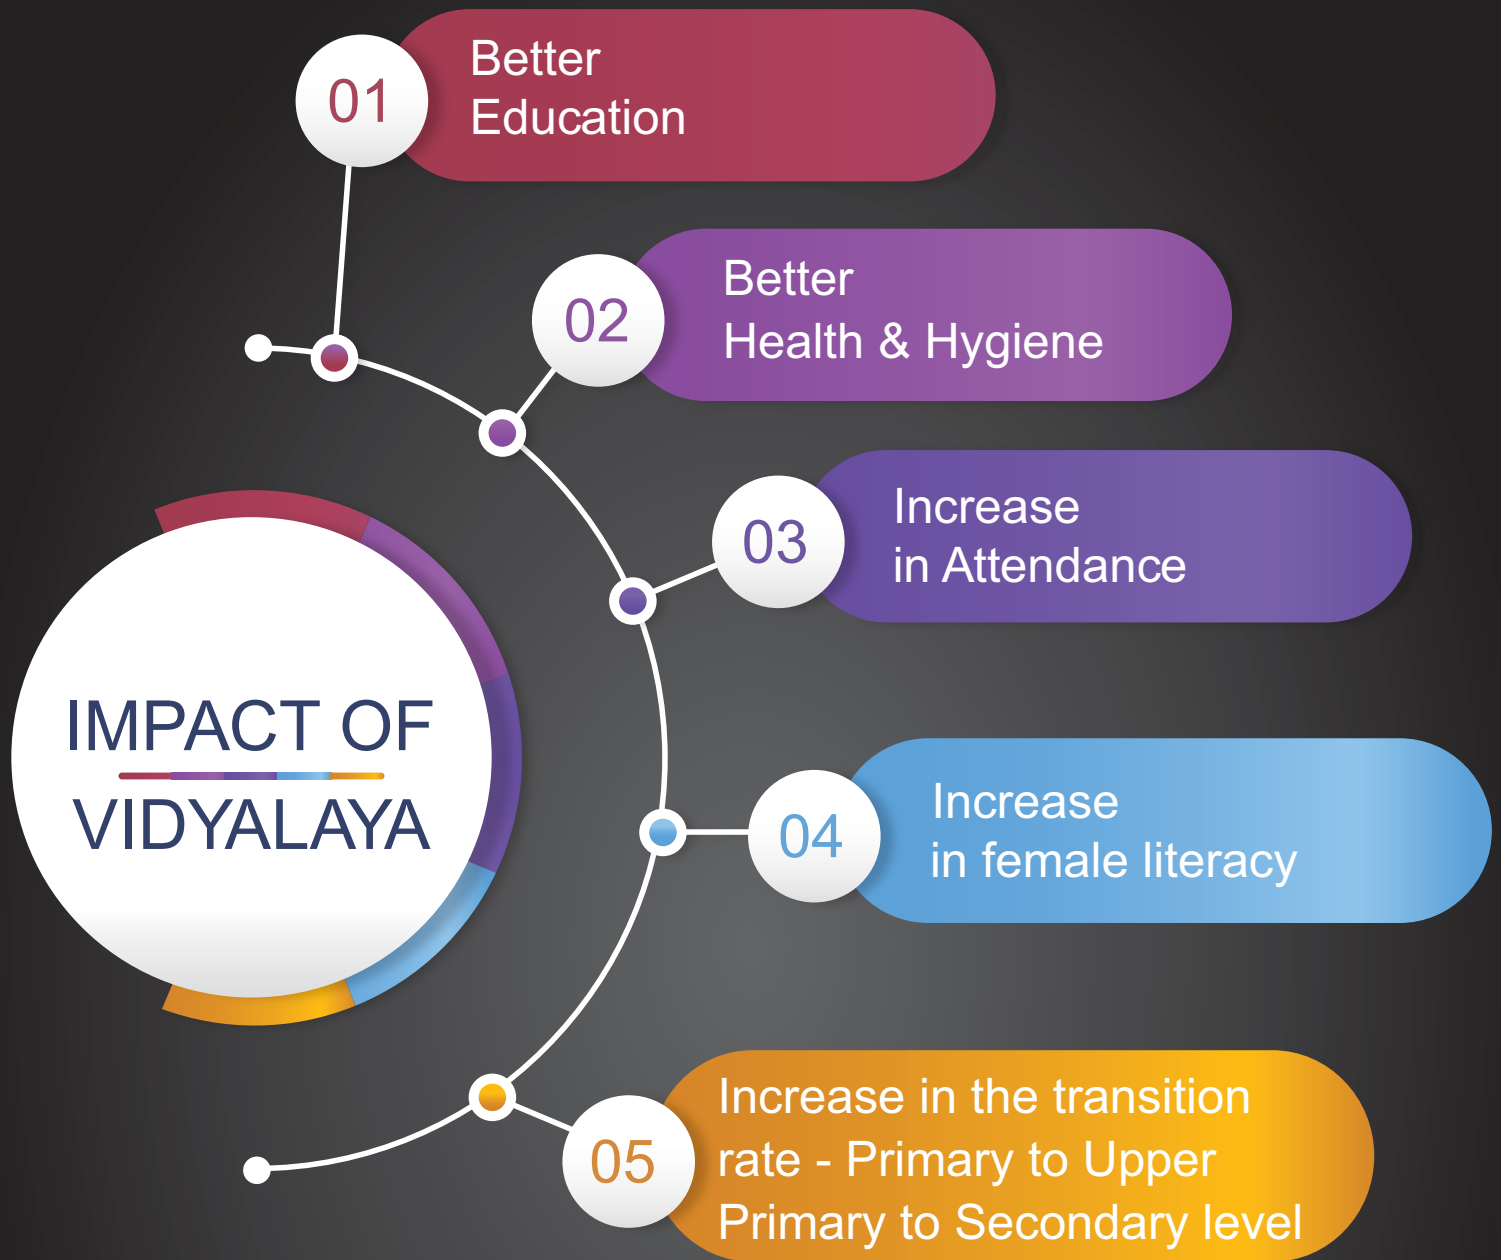

# EDUCATION FACILITIES

# VIDYALAYA - WHEREABOUTS

Own **3.12 acres land** in rural area.

**33,33,065+** beneficiaries

**507 students** to begin with

Team of **trained teachers** ready

Project cost: **Rs. 6.15 Crores**